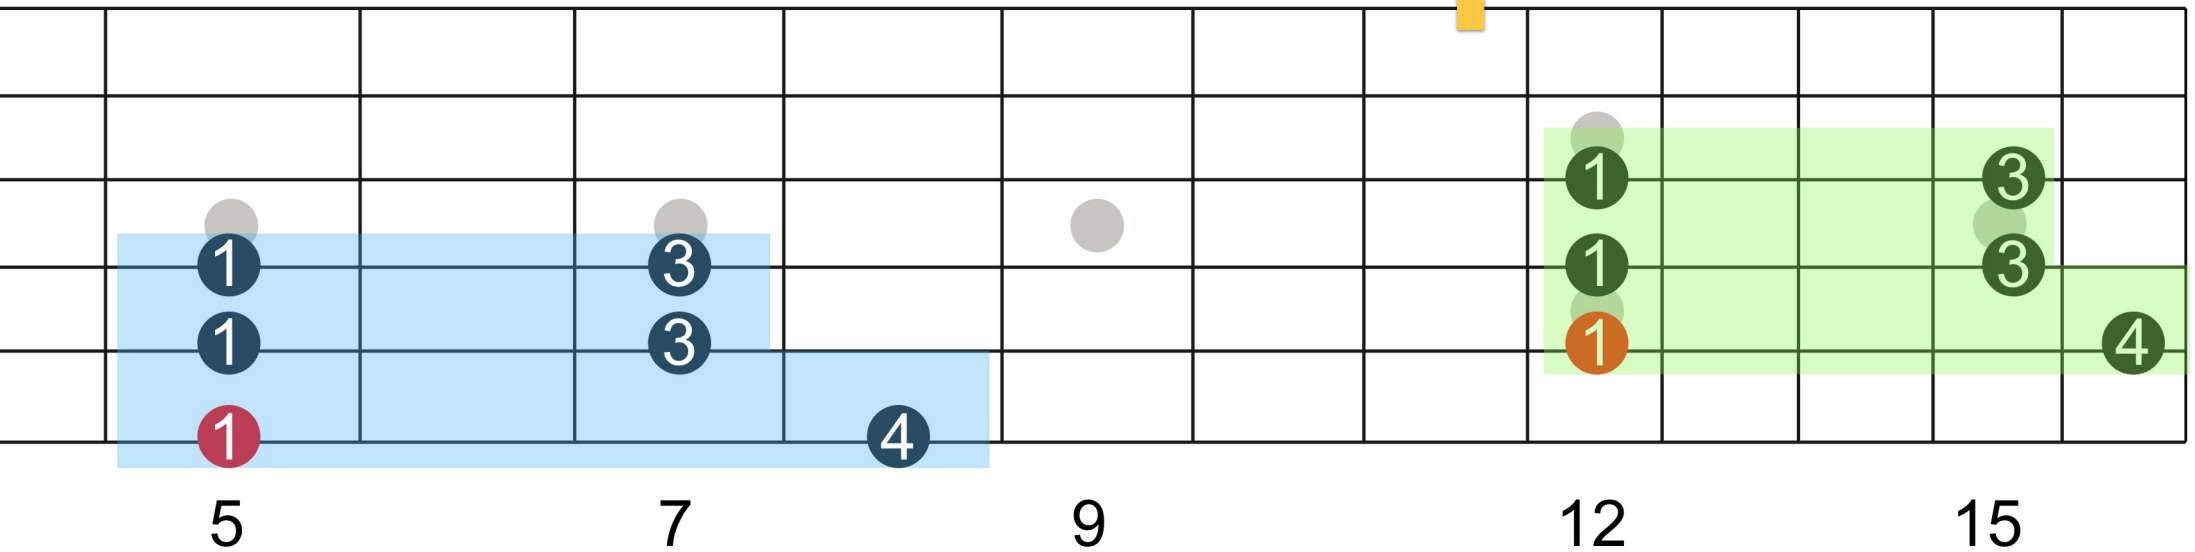

Pentatonic Minor Basic Shape

● → Anchor Point: ROOT NOTE / TONIC (in this case, A)

RODRIGO MANCEBO

w w w . r o d m a n c e b o . c o m